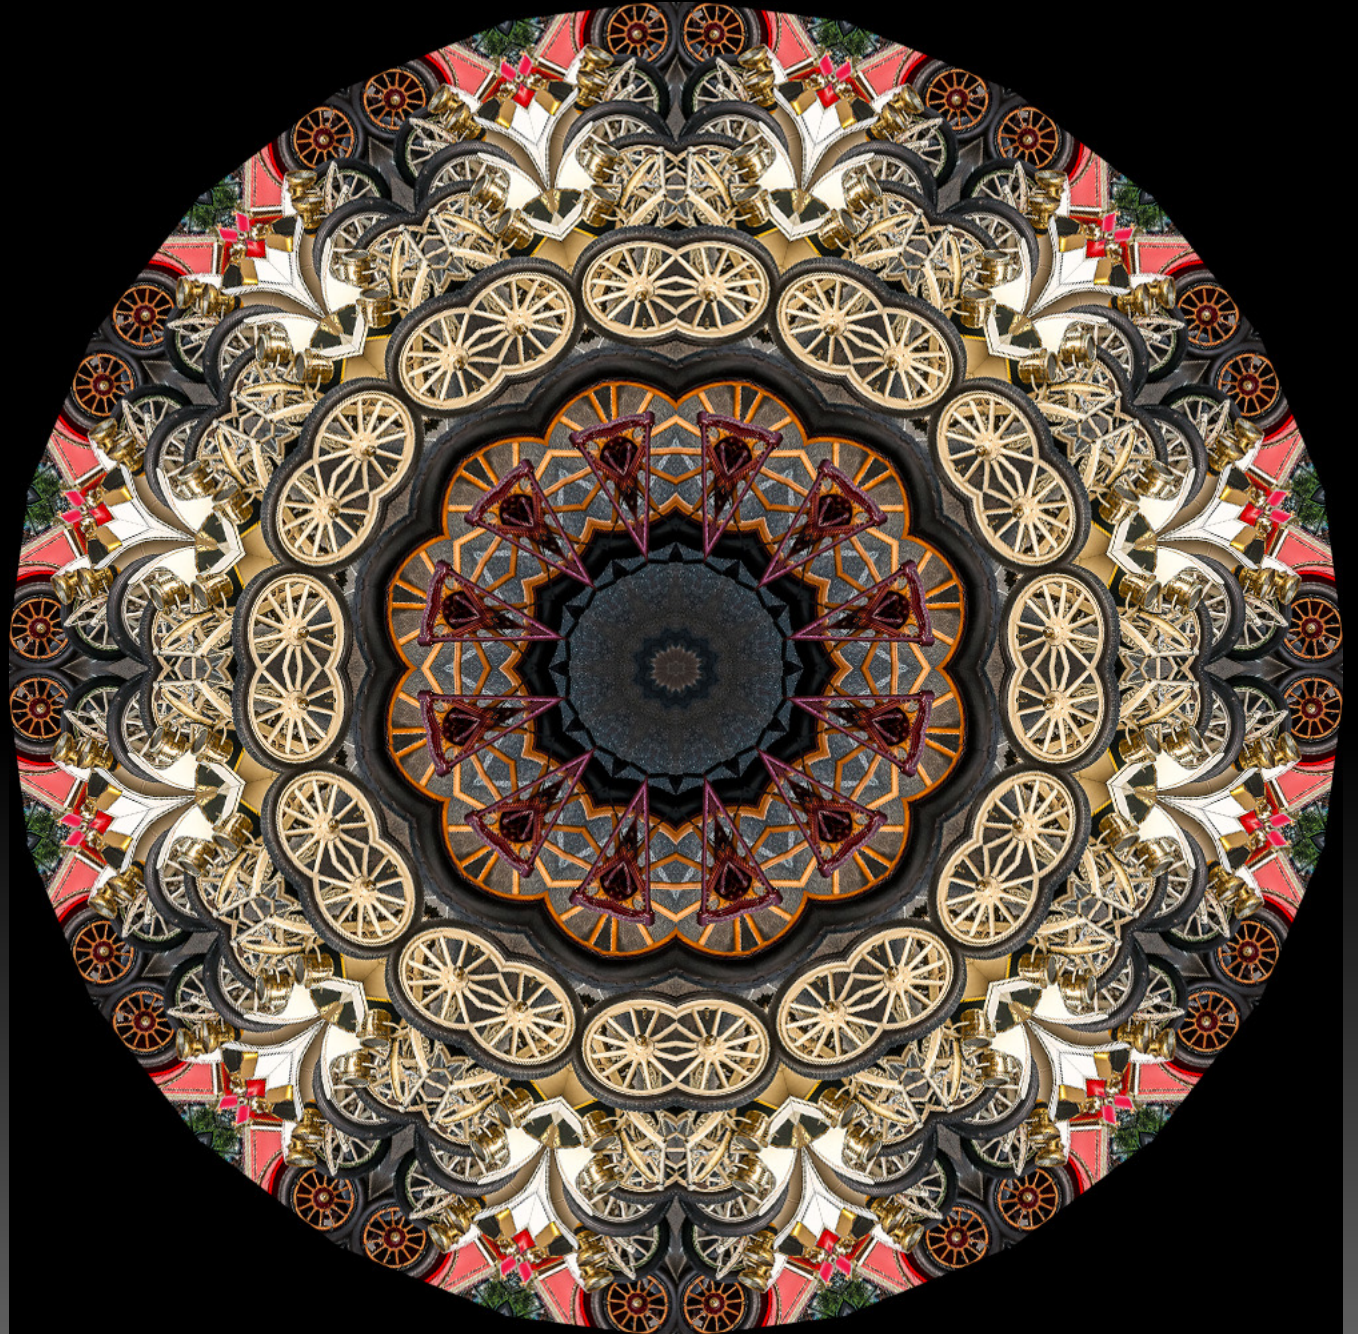

FCDCC:
SEPTEMBER 2022
GENERAL
SUBMISSIONS

Wheels was from a Line of
Antique Cars

Submitted by Rich Ernst